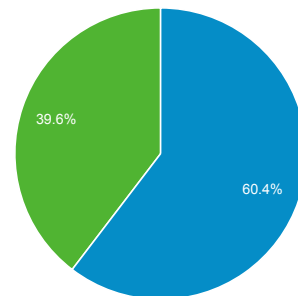

Jan 10, 2015 - Feb 10, 2015

Audience Overview

All Sessions
100.00%

Overview

Sessions
193,137

Users
90,018

Pageviews
1,051,844

Pages / Session
5.45

Avg. Session Duration
00:07:25

Bounce Rate
45.87%

% New Sessions
39.53%

Returning Visitor New Visitor

Language	Sessions	% Sessions
1. en-us	110,674	57.30%
2. sr	51,403	26.61%
3. hr	5,533	2.86%
4. en	3,627	1.88%
5. en-gb	3,502	1.81%
6. hr-hr	3,349	1.73%
7. sr-latn-rs	3,045	1.58%
8. sl	1,937	1.00%
9. de	1,759	0.91%
10. sr-rs	906	0.47%